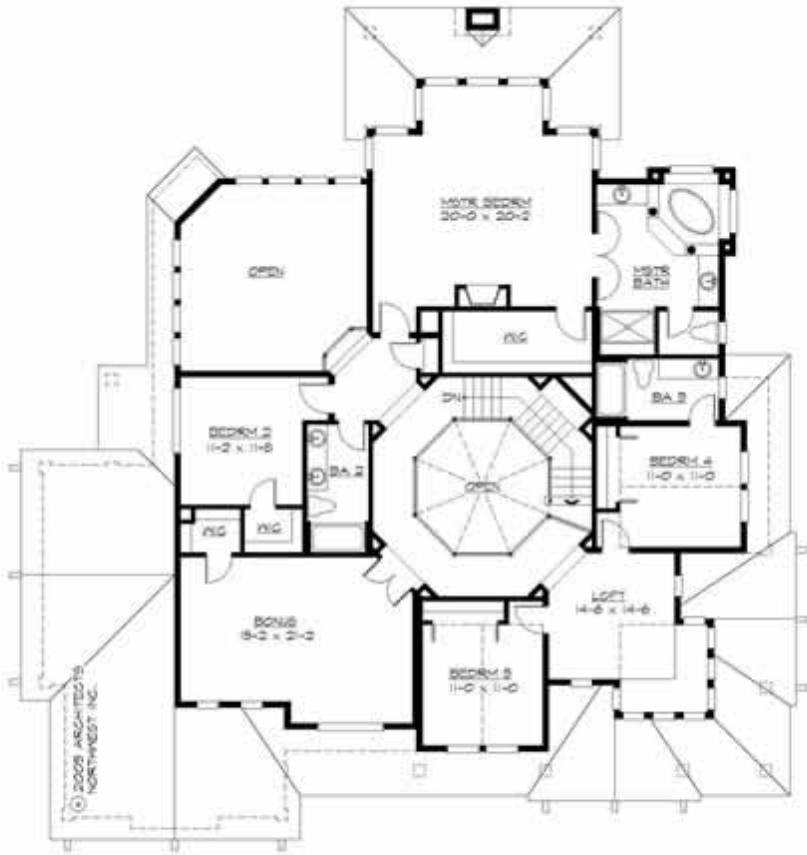

MAIN FLOOR

<p>ARCHITECTS NORTHWEST 1595 142nd Avenue NE Suite 100 Woodville, WA 98072 OFFICE: (425) 455-4900 FAX: (425) 451-6885 www.ArchitectsNW.com</p>	<p>PLAN M4060B35-0</p>	<p>MAIN FLOOR: 1955 S.F. UPPER FLOOR: 2085 S.F. LOWER FLOOR: 0 S.F. TOTAL: 4040 S.F. GARAGE: 978 S.F.</p>
--	---	--

UPPER FLOOR

<p>ARCHITECTS NORTHWEST 1595 142nd Avenue NE Suite 100 Woodville, WA 98072 OFFICE: (425) 455-4900 FAX: (425) 451-6885 www.ArchitectsNW.com</p>	<p>PLAN M4060B35-0</p>	<p>MAIN FLOOR: 1955 S.F. UPPER FLOOR: 2055 S.F. LOWER FLOOR: 0 S.F. TOTAL: 4010 S.F. GARAGE: 978 S.F.</p>
--	---	--